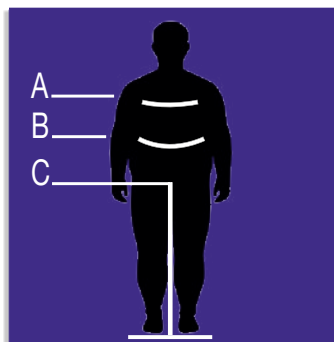

### ADDITIONAL INFORMATION

Size	l, m, s, xl, xs, xxl
Color	White
Gender	Woman
Composition	100% Cotton – White

## UNISEX SIZES

	XS	S	M	L	XL	XXL	XXXL	XXXXL
A	80	88	96	104	112	120	128	136
B	70	78	86	94	102	110	118	126
C	75	78	81	83	83	83	83	83

## WOMAN SIZES

	XS	S	M	L	XL	XXL	XXXL	XXXXL
A	82	90	98	106	114	122	130	138
B	72	80	88	96	104	112	120	128

## BIG SIZES

	5XL	6XL	7XL
A	140	150	160
B	150	160	170
C	83	83	83