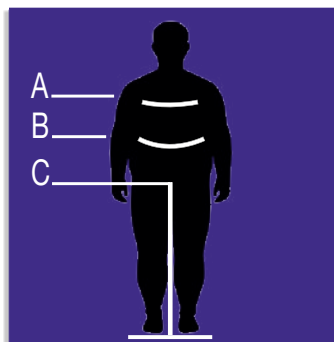

COLOR

Unisex chef jacket with buttons and back in Air Plus
SKU: 2028003C

ADDITIONAL INFORMATION

Size	l, m, s, xl, xxl, xxxl, xxxxl
Color	Bordeaux
Gender	Unisex
Composition	65% Polyester – 35% Cotton – Bordeaux

UNISEX SIZES

	XS	S	M	L	XL	XXL	XXXL	XXXXL
A	80	88	96	104	112	120	128	136
B	70	78	86	94	102	110	118	126
C	75	78	81	83	83	83	83	83

WOMAN SIZES

	XS	S	M	L	XL	XXL	XXXL	XXXXL
A	82	90	98	106	114	122	130	138
B	72	80	88	96	104	112	120	128

BIG SIZES

	5XL	6XL	7XL
A	140	150	160
B	150	160	170
C	83	83	83

KID SIZES

	XS	S	M	L
A	76/80	82/86	88/92	94/98
B	62	68	74	80

SIZES CHART - CONVERSIONE TAGLIE

	XS	S	M	L	XL	XXL	XXXL	XXXXL
I	38 - 40	42 - 44	46 - 48	50 - 52	54 - 56	58 - 60	62 - 64	66 - 68
F	34 - 36 (0)	38 - 40 (1)	42 - 44 (2)	46 - 48 (3)	50 - 52 (4)	54 - 56 (5)	58 - 60 (6)	62 - 64 (7)
DE	32 - 34	36 - 38	40 - 42	44 - 46	48 - 50	52 - 54	56 - 58	60 - 62
UK	28 - 30	32 - 34	36 - 38	40 - 42	44 - 46	48 - 50	52 - 54	56 - 58