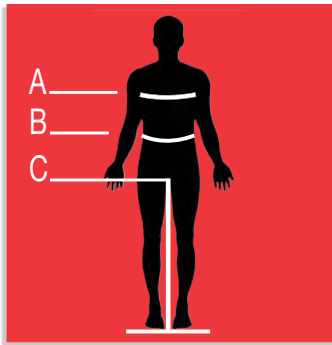

espíritu
camelforme®

COULISSE

Unisex trousers with coulisse
SKU: 3502106C

ADDITIONAL INFORMATION

Size	l, m, s, xl, xxl, xxxl
Color	France
Gender	Unisex
Composition	65% Polyester – 35% Cotton – France

UNISEX SIZES

	XS	S	M	L	XL	XXL	XXXL	XXXXL
A	80	88	96	104	112	120	128	136
B	70	78	86	94	102	110	118	126
C	75	78	81	83	83	83	83	83

WOMAN SIZES

	XS	S	M	L	XL	XXL	XXXL	XXXXL
A	82	90	98	106	114	122	130	138
B	72	80	88	96	104	112	120	128

BIG SIZES

	5XL	6XL	7XL
A	140	150	160
B	150	160	170
C	83	83	83

KID SIZES

	XS	S	M	L
A	76/80	82/86	88/92	94/98
B	62	68	74	80

SIZES CHART - CONVERSIONE TAGLIE

	XS	S	M	L	XL	XXL	XXXL	XXXXL
I	38 - 40	42 - 44	46 - 48	50 - 52	54 - 56	58 - 60	62 - 64	66 - 68
F	34 - 36 (0)	38 - 40 (1)	42 - 44 (2)	46 - 48 (3)	50 - 52 (4)	54 - 56 (5)	58 - 60 (6)	62 - 64 (7)
DE	32 - 34	36 - 38	40 - 42	44 - 46	48 - 50	52 - 54	56 - 58	60 - 62
UK	28 - 30	32 - 34	36 - 38	40 - 42	44 - 46	48 - 50	52 - 54	56 - 58