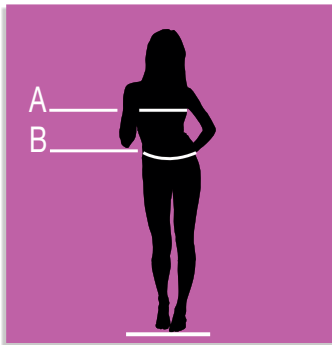

espíritu
camelforme®

COULISSE

Unisex trousers with coulisse
SKU: 3502106C

ADDITIONAL INFORMATION

Size	l, m, s, xl, xxl, xxxl
Color	France
Gender	Unisex
Composition	65% Polyester – 35% Cotton – France

UNISEX SIZES

	XS	S	M	L	XL	XXL	XXXL	XXXXL
A	80	88	96	104	112	120	128	136
B	70	78	86	94	102	110	118	126
C	75	78	81	83	83	83	83	83

WOMAN SIZES

	XS	S	M	L	XL	XXL	XXXL	XXXXL
A	82	90	98	106	114	122	130	138
B	72	80	88	96	104	112	120	128

BIG SIZES

	5XL	6XL	7XL
A	140	150	160
B	150	160	170
C	83	83	83

KID SIZES

	XS	S	M	L
A	76/80	82/86	88/92	94/98
B	62	68	74	80

SIZES CHART - CONVERSIONE TAGLIE

	XS	S	M	L	XL	XXL	XXXL	XXXXL
I	38 - 40	42 - 44	46 - 48	50 - 52	54 - 56	58 - 60	62 - 64	66 - 68
F	34 - 36 (0)	38 - 40 (1)	42 - 44 (2)	46 - 48 (3)	50 - 52 (4)	54 - 56 (5)	58 - 60 (6)	62 - 64 (7)
DE	32 - 34	36 - 38	40 - 42	44 - 46	48 - 50	52 - 54	56 - 58	60 - 62
UK	28 - 30	32 - 34	36 - 38	40 - 42	44 - 46	48 - 50	52 - 54	56 - 58