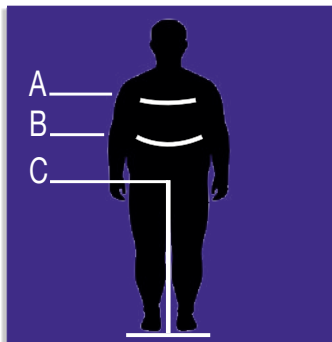

espíritu
camelforme®

COULISSE

Unisex trousers with coulisse
SKU: 3502106C

ADDITIONAL INFORMATION

Size	l, m, s, xl, xxl, xxxl
Color	France
Gender	Unisex
Composition	65% Polyester – 35% Cotton – France

UNISEX SIZES

	XS	S	M	L	XL	XXL	XXXL	XXXXL
A	80	88	96	104	112	120	128	136
B	70	78	86	94	102	110	118	126
C	75	78	81	83	83	83	83	83

WOMAN SIZES

	XS	S	M	L	XL	XXL	XXXL	XXXXL
A	82	90	98	106	114	122	130	138
B	72	80	88	96	104	112	120	128

BIG SIZES

	5XL	6XL	7XL
A	140	150	160
B	150	160	170
C	83	83	83

KID SIZES

	XS	S	M	L
A	76/80	82/86	88/92	94/98
B	62	68	74	80

SIZES CHART - CONVERSIONE TAGLIE

	XS	S	M	L	XL	XXL	XXXL	XXXXL
I	38 - 40	42 - 44	46 - 48	50 - 52	54 - 56	58 - 60	62 - 64	66 - 68
F	34 - 36 (0)	38 - 40 (1)	42 - 44 (2)	46 - 48 (3)	50 - 52 (4)	54 - 56 (5)	58 - 60 (6)	62 - 64 (7)
DE	32 - 34	36 - 38	40 - 42	44 - 46	48 - 50	52 - 54	56 - 58	60 - 62
UK	28 - 30	32 - 34	36 - 38	40 - 42	44 - 46	48 - 50	52 - 54	56 - 58