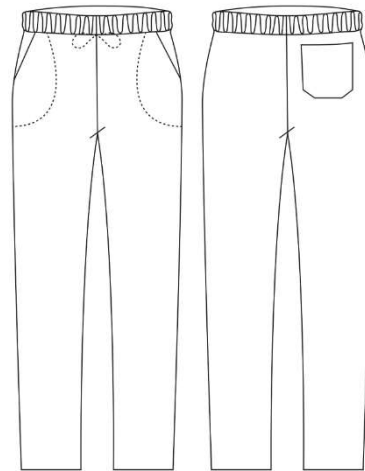

espíritu
camelforme®

COULISSE

Unisex trousers with coulisse
SKU: 3502106C

ADDITIONAL INFORMATION

Size	l, m, s, xl, xxl, xxxl
Color	France
Gender	Unisex
Composition	65% Polyester – 35% Cotton – France

UNISEX SIZES

	XS	S	M	L	XL	XXL	XXXL	XXXXL
A	80	88	96	104	112	120	128	136
B	70	78	86	94	102	110	118	126
C	75	78	81	83	83	83	83	83

WOMAN SIZES

	XS	S	M	L	XL	XXL	XXXL	XXXXL
A	82	90	98	106	114	122	130	138
B	72	80	88	96	104	112	120	128

BIG SIZES

	5XL	6XL	7XL
A	140	150	160
B	150	160	170
C	83	83	83

KID SIZES

	XS	S	M	L
A	76/80	82/86	88/92	94/98
B	62	68	74	80

SIZES CHART - CONVERSIONE TAGLIE

	XS	S	M	L	XL	XXL	XXXL	XXXXL
I	38 - 40	42 - 44	46 - 48	50 - 52	54 - 56	58 - 60	62 - 64	66 - 68
F	34 - 36 (0)	38 - 40 (1)	42 - 44 (2)	46 - 48 (3)	50 - 52 (4)	54 - 56 (5)	58 - 60 (6)	62 - 64 (7)
DE	32 - 34	36 - 38	40 - 42	44 - 46	48 - 50	52 - 54	56 - 58	60 - 62
UK	28 - 30	32 - 34	36 - 38	40 - 42	44 - 46	48 - 50	52 - 54	56 - 58