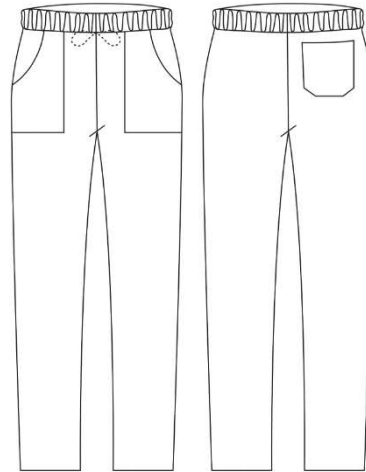

espíritu
camelforme®

COULISSE POCKET

Unisex trousers with coulisse and patch pockets
SKU: 3504002C

ADDITIONAL INFORMATION

Size	l, m, s, xl, xs, xxl, xxxl
Color	Black
Gender	Unisex
Composition	65% Polyester – 35% Cotton – Black

UNISEX SIZES

	XS	S	M	L	XL	XXL	XXXL	XXXXL
A	80	88	96	104	112	120	128	136
B	70	78	86	94	102	110	118	126
C	75	78	81	83	83	83	83	83

WOMAN SIZES

	XS	S	M	L	XL	XXL	XXXL	XXXXL
A	82	90	98	106	114	122	130	138
B	72	80	88	96	104	112	120	128

BIG SIZES

	5XL	6XL	7XL
A	140	150	160
B	150	160	170
C	83	83	83

KID SIZES

	XS	S	M	L
A	76/80	82/86	88/92	94/98
B	62	68	74	80

SIZES CHART - CONVERSIONE TAGLIE

	XS	S	M	L	XL	XXL	XXXL	XXXXL
I	38 - 40	42 - 44	46 - 48	50 - 52	54 - 56	58 - 60	62 - 64	66 - 68
F	34 - 36 (0)	38 - 40 (1)	42 - 44 (2)	46 - 48 (3)	50 - 52 (4)	54 - 56 (5)	58 - 60 (6)	62 - 64 (7)
DE	32 - 34	36 - 38	40 - 42	44 - 46	48 - 50	52 - 54	56 - 58	60 - 62
UK	28 - 30	32 - 34	36 - 38	40 - 42	44 - 46	48 - 50	52 - 54	56 - 58