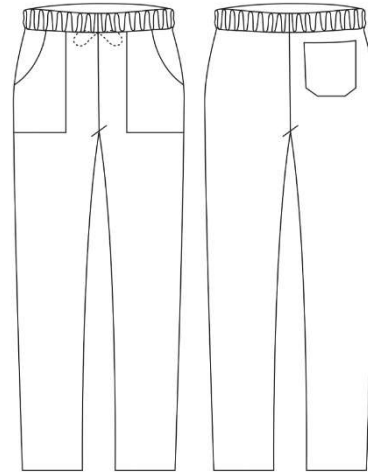

espíritu
camelforme®

COULISSE POCKET

Unisex trousers with coulisse and patch pockets
SKU: 3504050C

ADDITIONAL INFORMATION

Size	l, m, s, xl, xs, xxl, xxxl
Color	Pepita
Gender	Unisex
Composition	65% Polyester – 35% Cotton – Pepita

UNISEX SIZES

	XS	S	M	L	XL	XXL	XXXL	XXXXL
A	80	88	96	104	112	120	128	136
B	70	78	86	94	102	110	118	126
C	75	78	81	83	83	83	83	83

WOMAN SIZES

	XS	S	M	L	XL	XXL	XXXL	XXXXL
A	82	90	98	106	114	122	130	138
B	72	80	88	96	104	112	120	128

BIG SIZES

	5XL	6XL	7XL
A	140	150	160
B	150	160	170
C	83	83	83

KID SIZES

	XS	S	M	L
A	76/80	82/86	88/92	94/98
B	62	68	74	80

SIZES CHART - CONVERSIONE TAGLIE

	XS	S	M	L	XL	XXL	XXXL	XXXXL
I	38 - 40	42 - 44	46 - 48	50 - 52	54 - 56	58 - 60	62 - 64	66 - 68
F	34 - 36 (0)	38 - 40 (1)	42 - 44 (2)	46 - 48 (3)	50 - 52 (4)	54 - 56 (5)	58 - 60 (6)	62 - 64 (7)
DE	32 - 34	36 - 38	40 - 42	44 - 46	48 - 50	52 - 54	56 - 58	60 - 62
UK	28 - 30	32 - 34	36 - 38	40 - 42	44 - 46	48 - 50	52 - 54	56 - 58