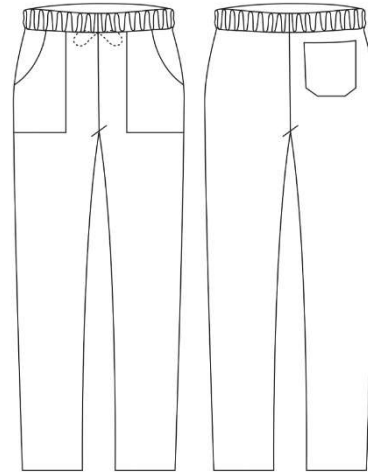

espíritu
camelforme®

COULISSE POCKET

Unisex trousers with coulisse and patch pockets
SKU: 3504067C

ADDITIONAL INFORMATION

Size	l, m, s, xl, xs, xxl, xxxl
Color	Grey Mix
Gender	Unisex
Composition	65% Polyester – 35% Cotton – Grey Mix

UNISEX SIZES

	XS	S	M	L	XL	XXL	XXXL	XXXXL
A	80	88	96	104	112	120	128	136
B	70	78	86	94	102	110	118	126
C	75	78	81	83	83	83	83	83

WOMAN SIZES

	XS	S	M	L	XL	XXL	XXXL	XXXXL
A	82	90	98	106	114	122	130	138
B	72	80	88	96	104	112	120	128

BIG SIZES

	5XL	6XL	7XL
A	140	150	160
B	150	160	170
C	83	83	83

KID SIZES

	XS	S	M	L
A	76/80	82/86	88/92	94/98
B	62	68	74	80

SIZES CHART - CONVERSIONE TAGLIE

	XS	S	M	L	XL	XXL	XXXL	XXXXL
I	38 - 40	42 - 44	46 - 48	50 - 52	54 - 56	58 - 60	62 - 64	66 - 68
F	34 - 36 (0)	38 - 40 (1)	42 - 44 (2)	46 - 48 (3)	50 - 52 (4)	54 - 56 (5)	58 - 60 (6)	62 - 64 (7)
DE	32 - 34	36 - 38	40 - 42	44 - 46	48 - 50	52 - 54	56 - 58	60 - 62
UK	28 - 30	32 - 34	36 - 38	40 - 42	44 - 46	48 - 50	52 - 54	56 - 58